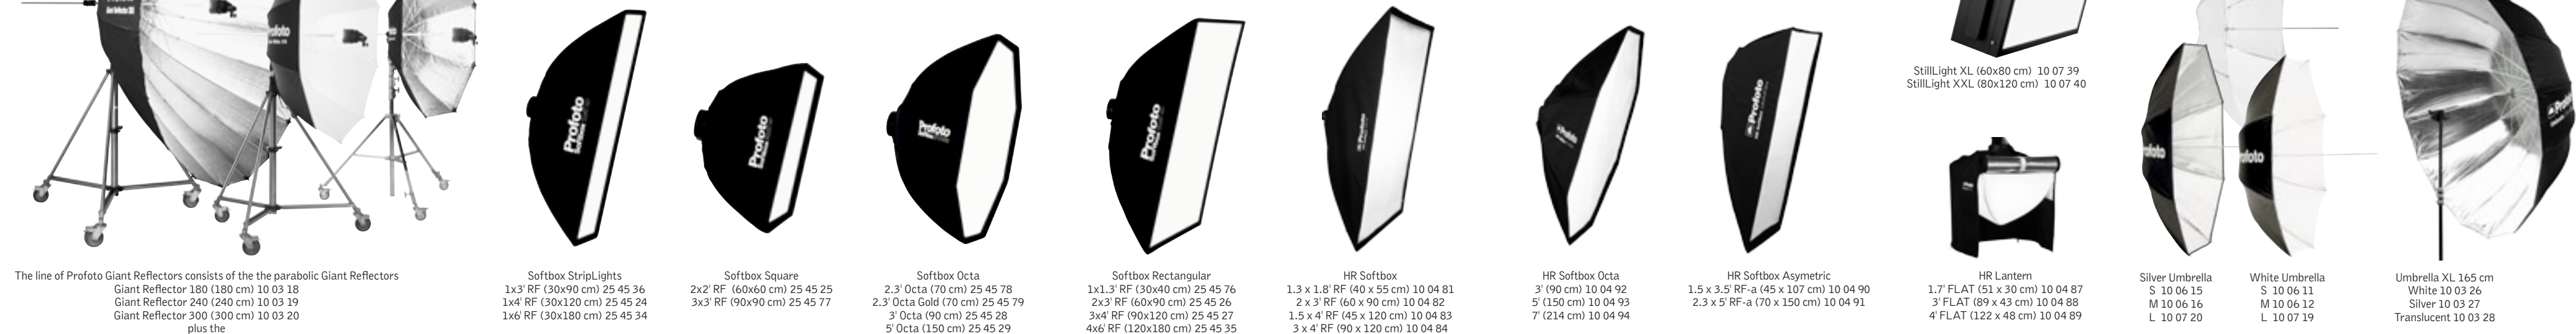

Profoto – The Light Shaping System

GENERATORS AND MONOLIGHTS

HEADS

LIGHT SHAPING TOOLS

The line of Profoto Giant Reflectors consists of the the parabolic Giant Reflectors
 Giant Reflector 180 (180 cm) 10 03 18
 Giant Reflector 240 (240 cm) 10 03 19
 Giant Reflector 300 (300 cm) 10 03 20
 plus the
 Giant White 150 cm 10 03 14, Giant White 210 cm 10 03 15
 Giant Silver 150 cm 10 03 16, and Giant Silver 210 cm 10 03 17
 Optional front diffusers are available for all Giants.

Softgrid, masks and diffusers available for softboxes.

Optional barn doors are available for all StripLights.