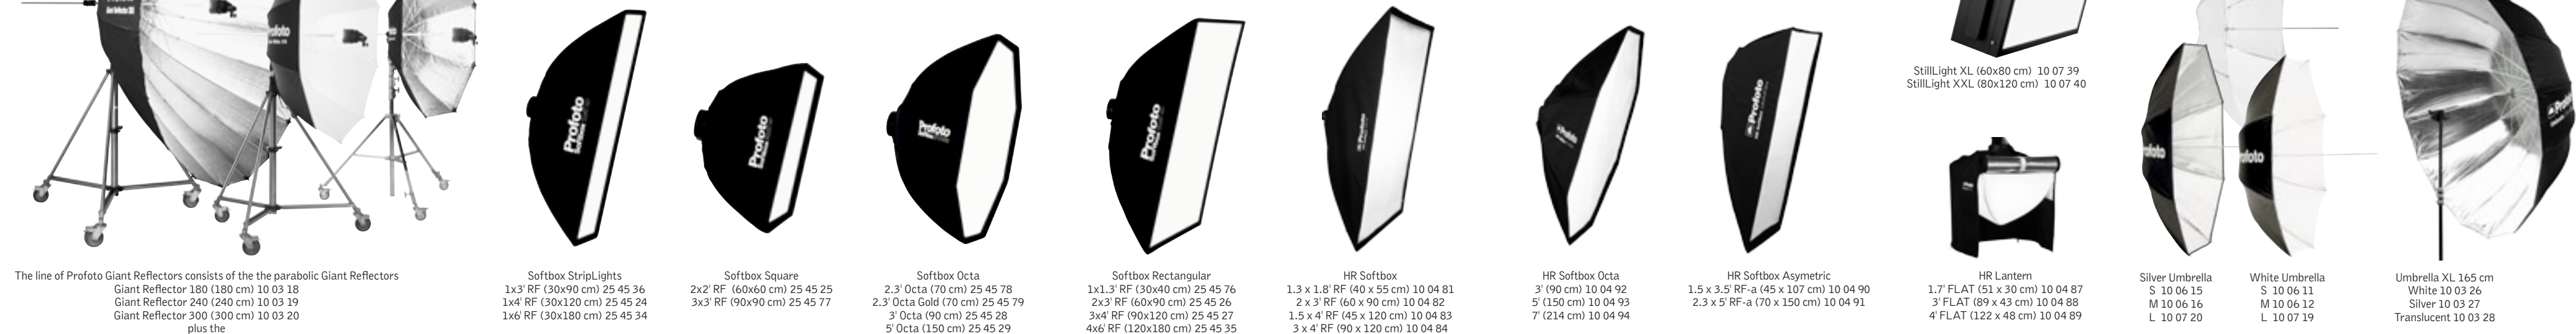

Profoto – The Light Shaping System

GENERATORS AND MONOLIGHTS

HEADS

LIGHT SHAPING TOOLS

The line of Profoto Giant Reflectors consists of the the parabolic Giant Reflectors
 Giant Reflector 180 (180 cm) 10 03 18
 Giant Reflector 240 (240 cm) 10 03 19
 Giant Reflector 300 (300 cm) 10 03 20
 plus the
 Giant White 150 cm 10 03 14, Giant White 210 cm 10 03 15
 Giant Silver 150 cm 10 03 16, and Giant Silver 210 cm 10 03 17
 Optional front diffusers are available for all Giants.

Softbox StripLights
 1x3' RF (30x90 cm) 25 45 36
 1x4' RF (30x120 cm) 25 45 24
 1x6' RF (30x180 cm) 25 45 34

Softbox Square
 2x2' RF (60x60 cm) 25 45 25
 3x3' RF (90x90 cm) 25 45 77

Softbox Octa
 2.3' Octa (70 cm) 25 45 78
 2.3' Octa Gold (70 cm) 25 45 79
 3' Octa (90 cm) 25 45 28
 5' Octa (150 cm) 25 45 29

Softbox Rectangular
 1x1.3' RF (30x40 cm) 25 45 76
 2x3' RF (60x90 cm) 25 45 26
 3x4' RF (90x120 cm) 25 45 27
 4x6' RF (120x180 cm) 25 45 35

HR Softbox
 1.3 x 1.8' RF (40 x 55 cm) 10 04 81
 2 x 3' RF (60 x 90 cm) 10 04 82
 1.5 x 4' RF (45 x 120 cm) 10 04 83
 3 x 4' RF (90 x 120 cm) 10 04 84
 2.7 x 2.7' RF (80 x 80 cm) 10 04 85
 4 x 6' RF (120 x 180 cm) 10 04 86

HR Softbox Octa
 3' (90 cm) 10 04 92
 5' (150 cm) 10 04 93
 7' (214 cm) 10 04 94

HR Softbox Asymmetric
 1.5 x 3.5' RF-a (45 x 107 cm) 10 04 90
 2.3 x 5' RF-a (70 x 150 cm) 10 04 91

HR Lantern
 1.7' FLAT (51 x 30 cm) 10 04 87
 3' FLAT (89 x 43 cm) 10 04 88
 4' FLAT (122 x 48 cm) 10 04 89