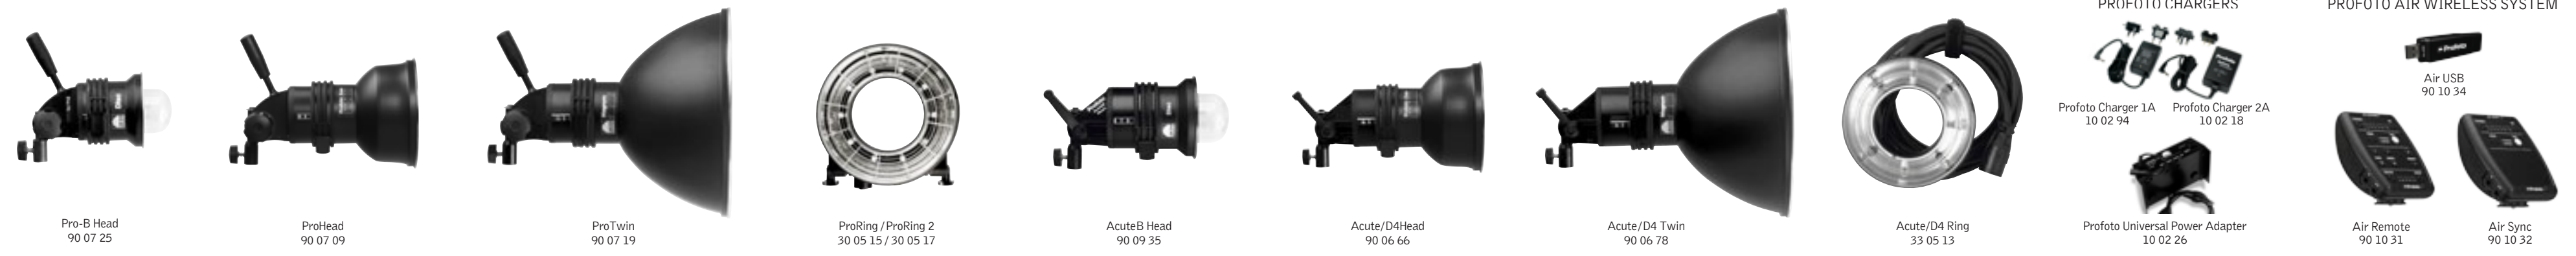

Profoto – The Light Shaping System

GENERATORS AND MONOLIGHTS

HEADS

LIGHT SHAPING TOOLS

The line of Profoto Giant Reflectors consists of the the parabolic Giant Reflectors
 Giant Reflector 180 (180 cm) 10 03 18
 Giant Reflector 240 (240 cm) 10 03 19
 Giant Reflector 300 (300 cm) 10 03 20
 plus the
 Giant White 150 cm 10 03 14, Giant White 210 cm 10 03 15
 Giant Silver 150 cm 10 03 16, and Giant Silver 210 cm 10 03 17
 Optional front diffusers are available for all Giants.

Softbox StripLights
 1x3' RF (30x90 cm) 25 45 36
 1x4' RF (30x120 cm) 25 45 24
 1x6' RF (30x180 cm) 25 45 34

Softbox Square
 2x2' RF (60x60 cm) 25 45 25
 3x3' RF (90x90 cm) 25 45 77

Softbox Octa
 2.3' Octa (70 cm) 25 45 78
 2.3' Octa Gold (70 cm) 25 45 79
 3' Octa (90 cm) 25 45 28
 5' Octa (150 cm) 25 45 29